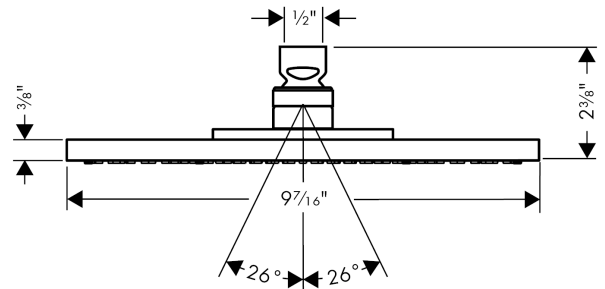

AXOR Starck
Showerhead 240 1-Jet, 2.5 GPM
 Finishes : **brushed nickel** Part no. : **28494821**

Features

- Spray modes: RainAir
- 180 no-clog spray channels
- Flow: 2.5 GPM (9.5 L/Min)
- Fully-finished matching spray face

Item details

List Price \$ 1,217.00

Technology

Compliance

Product image

Scale drawing

AXOR Starck
Showerhead 240 1-Jet, 2.5 GPM
Finishes : **brushed nickel** Part no. : **28494821**

Exploded drawing

Year of production: >04/05

AXOR Starck
Showerhead 240 1-Jet, 2.5 GPM
 Finishes : **brushed nickel** Part no. : **28494821**

Spare parts list

Year of production: >04/05

Pos.		Part no.	Price	PU
1	air jet (Eco)	95795820	-	1
2	seal	97606000	-	1
3	lever collar	97536000	-	1
4	nut	97958820	-	1
5	filter packing	88649000	-	1
6	lock washer	98942000	-	1
7	hollow set screw M4x6	97767000	-	1