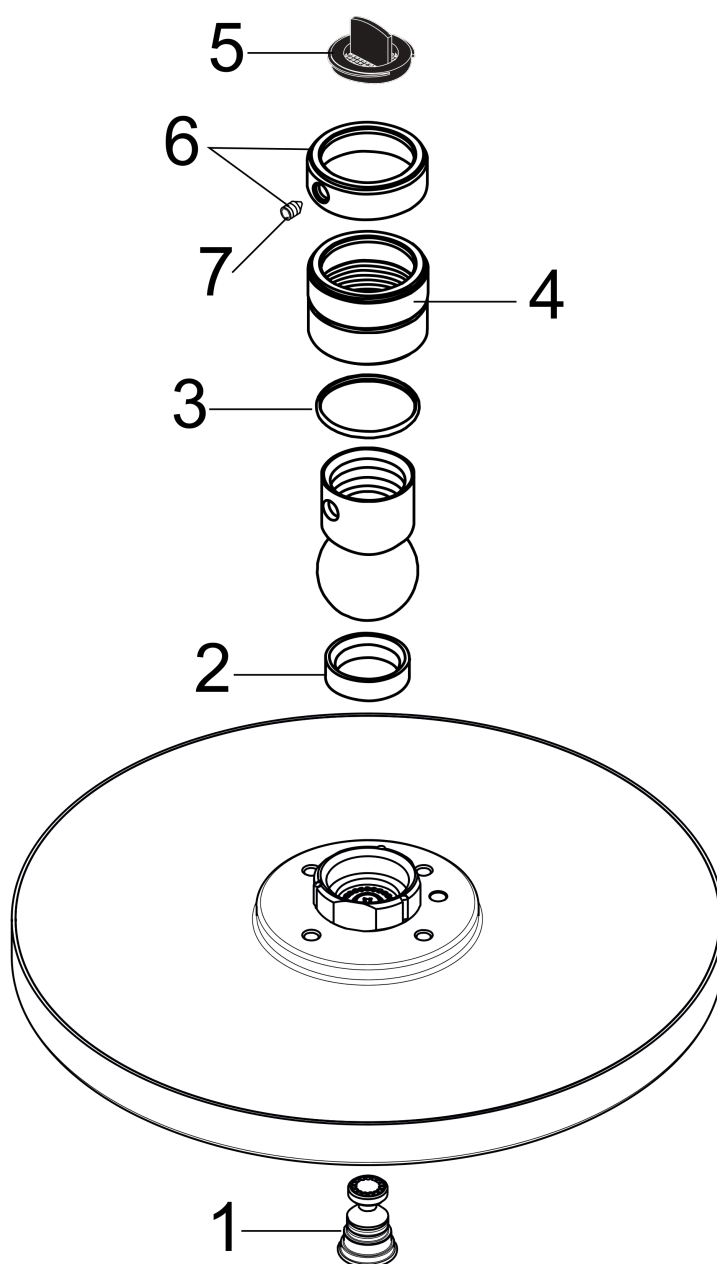

AXOR Starck
Showerhead 240 1-Jet, 2.5 GPM
 Finishes : **brushed nickel** Part no. : **28494821**

Features

- Spray modes: RainAir
- 180 no-clog spray channels
- Flow: 2.5 GPM (9.5 L/Min)
- Fully-finished matching spray face

Item details

List Price \$ 1,217.00

Technology

Compliance

Product image

Scale drawing

AXOR Starck
Showerhead 240 1-Jet, 2.5 GPM
Finishes : **brushed nickel** Part no. : **28494821**

Exploded drawing

Year of production: >04/05

AXOR Starck
Showerhead 240 1-Jet, 2.5 GPM
 Finishes : **brushed nickel** Part no. : **28494821**

Spare parts list

Year of production: >04/05

Pos.		Part no.	Price	PU
1	air jet (Eco)	95795820	-	1
2	seal	97606000	-	1
3	lever collar	97536000	-	1
4	nut	97958820	-	1
5	filter packing	88649000	-	1
6	lock washer	98942000	-	1
7	hollow set screw M4x6	97767000	-	1